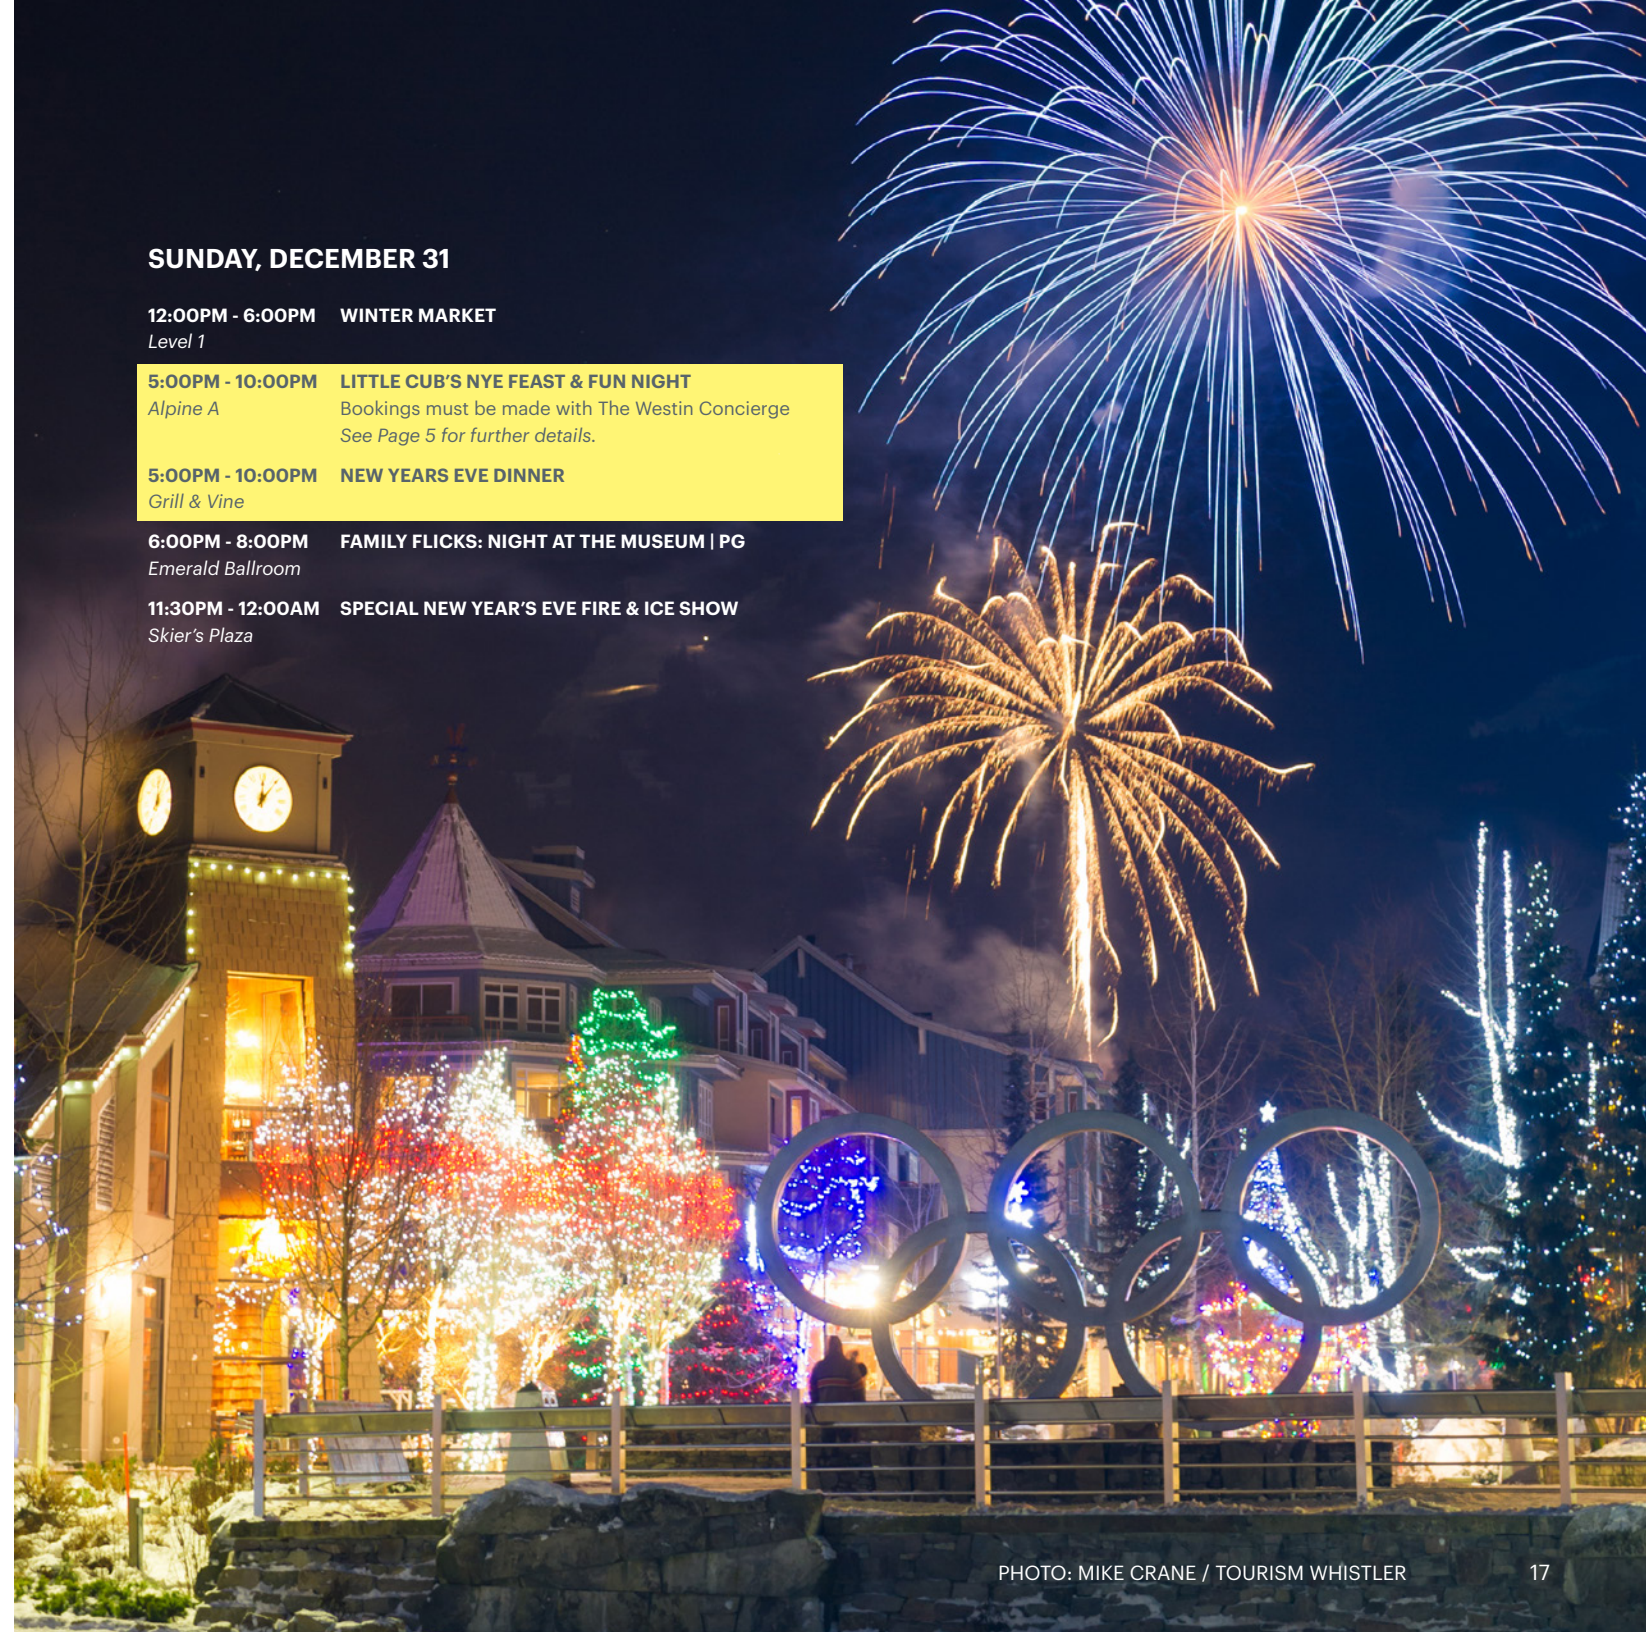

**5:00PM - 10:00PM** NEW YEARS EVE DINNER  
Grill & Vine

**6:00PM - 8:00PM** FAMILY FLICKS: NIGHT AT THE MUSEUM | PG  
Emerald Ballroom

**11:30PM - 12:00AM** SPECIAL NEW YEAR'S EVE FIRE & ICE SHOW  
Skier's Plaza